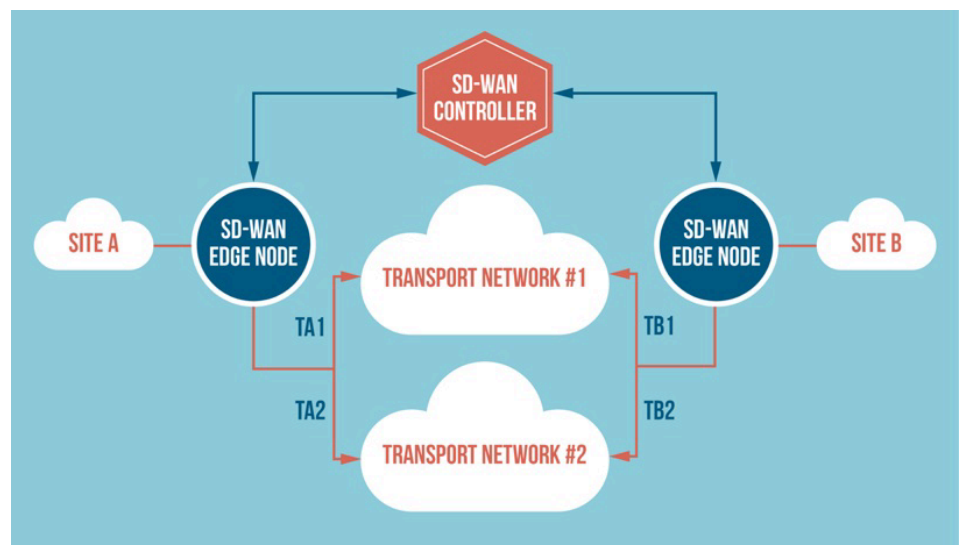

REDUNDANCY

SD-WAN solutions can combine your MPLS and Internet connections so they don't sit idle. By dynamically and intelligently routing traffic over multiple circuits to improve efficiency, and providing seamless packet-by-packet routing to keep you up and running if there's a circuit failure, you and your employees can be more efficient and productive throughout the day.

DYNAMIC BANDWIDTH

Do you utilize or plan to utilize other cloud services, such as AWS, Azure or Google? Many SD-WAN providers connect directly to many of these cloud providers. Additionally, there are options that allow bandwidth to grow dynamically as your cloud needs change.

NETWORK FUNCTION VIRTUALIZATION

We can also provide partnerships with companies that can virtualize out many network functions, such as firewalls, VPNs, load balancing, application acceleration, etc.

ABOUT US

Intelligent Building Technologies designs and delivers IT & communications solutions and services that help organizations execute on their strategic goals.

Our focus? Every business is unique, so we start with listening to the needs of our clients, and then exceed those needs in every way.

Contact us today to learn more about what SD-WAN services are right for your business.

Intelligent Building Technologies
<https://ibtus.com>
(954)800-5679